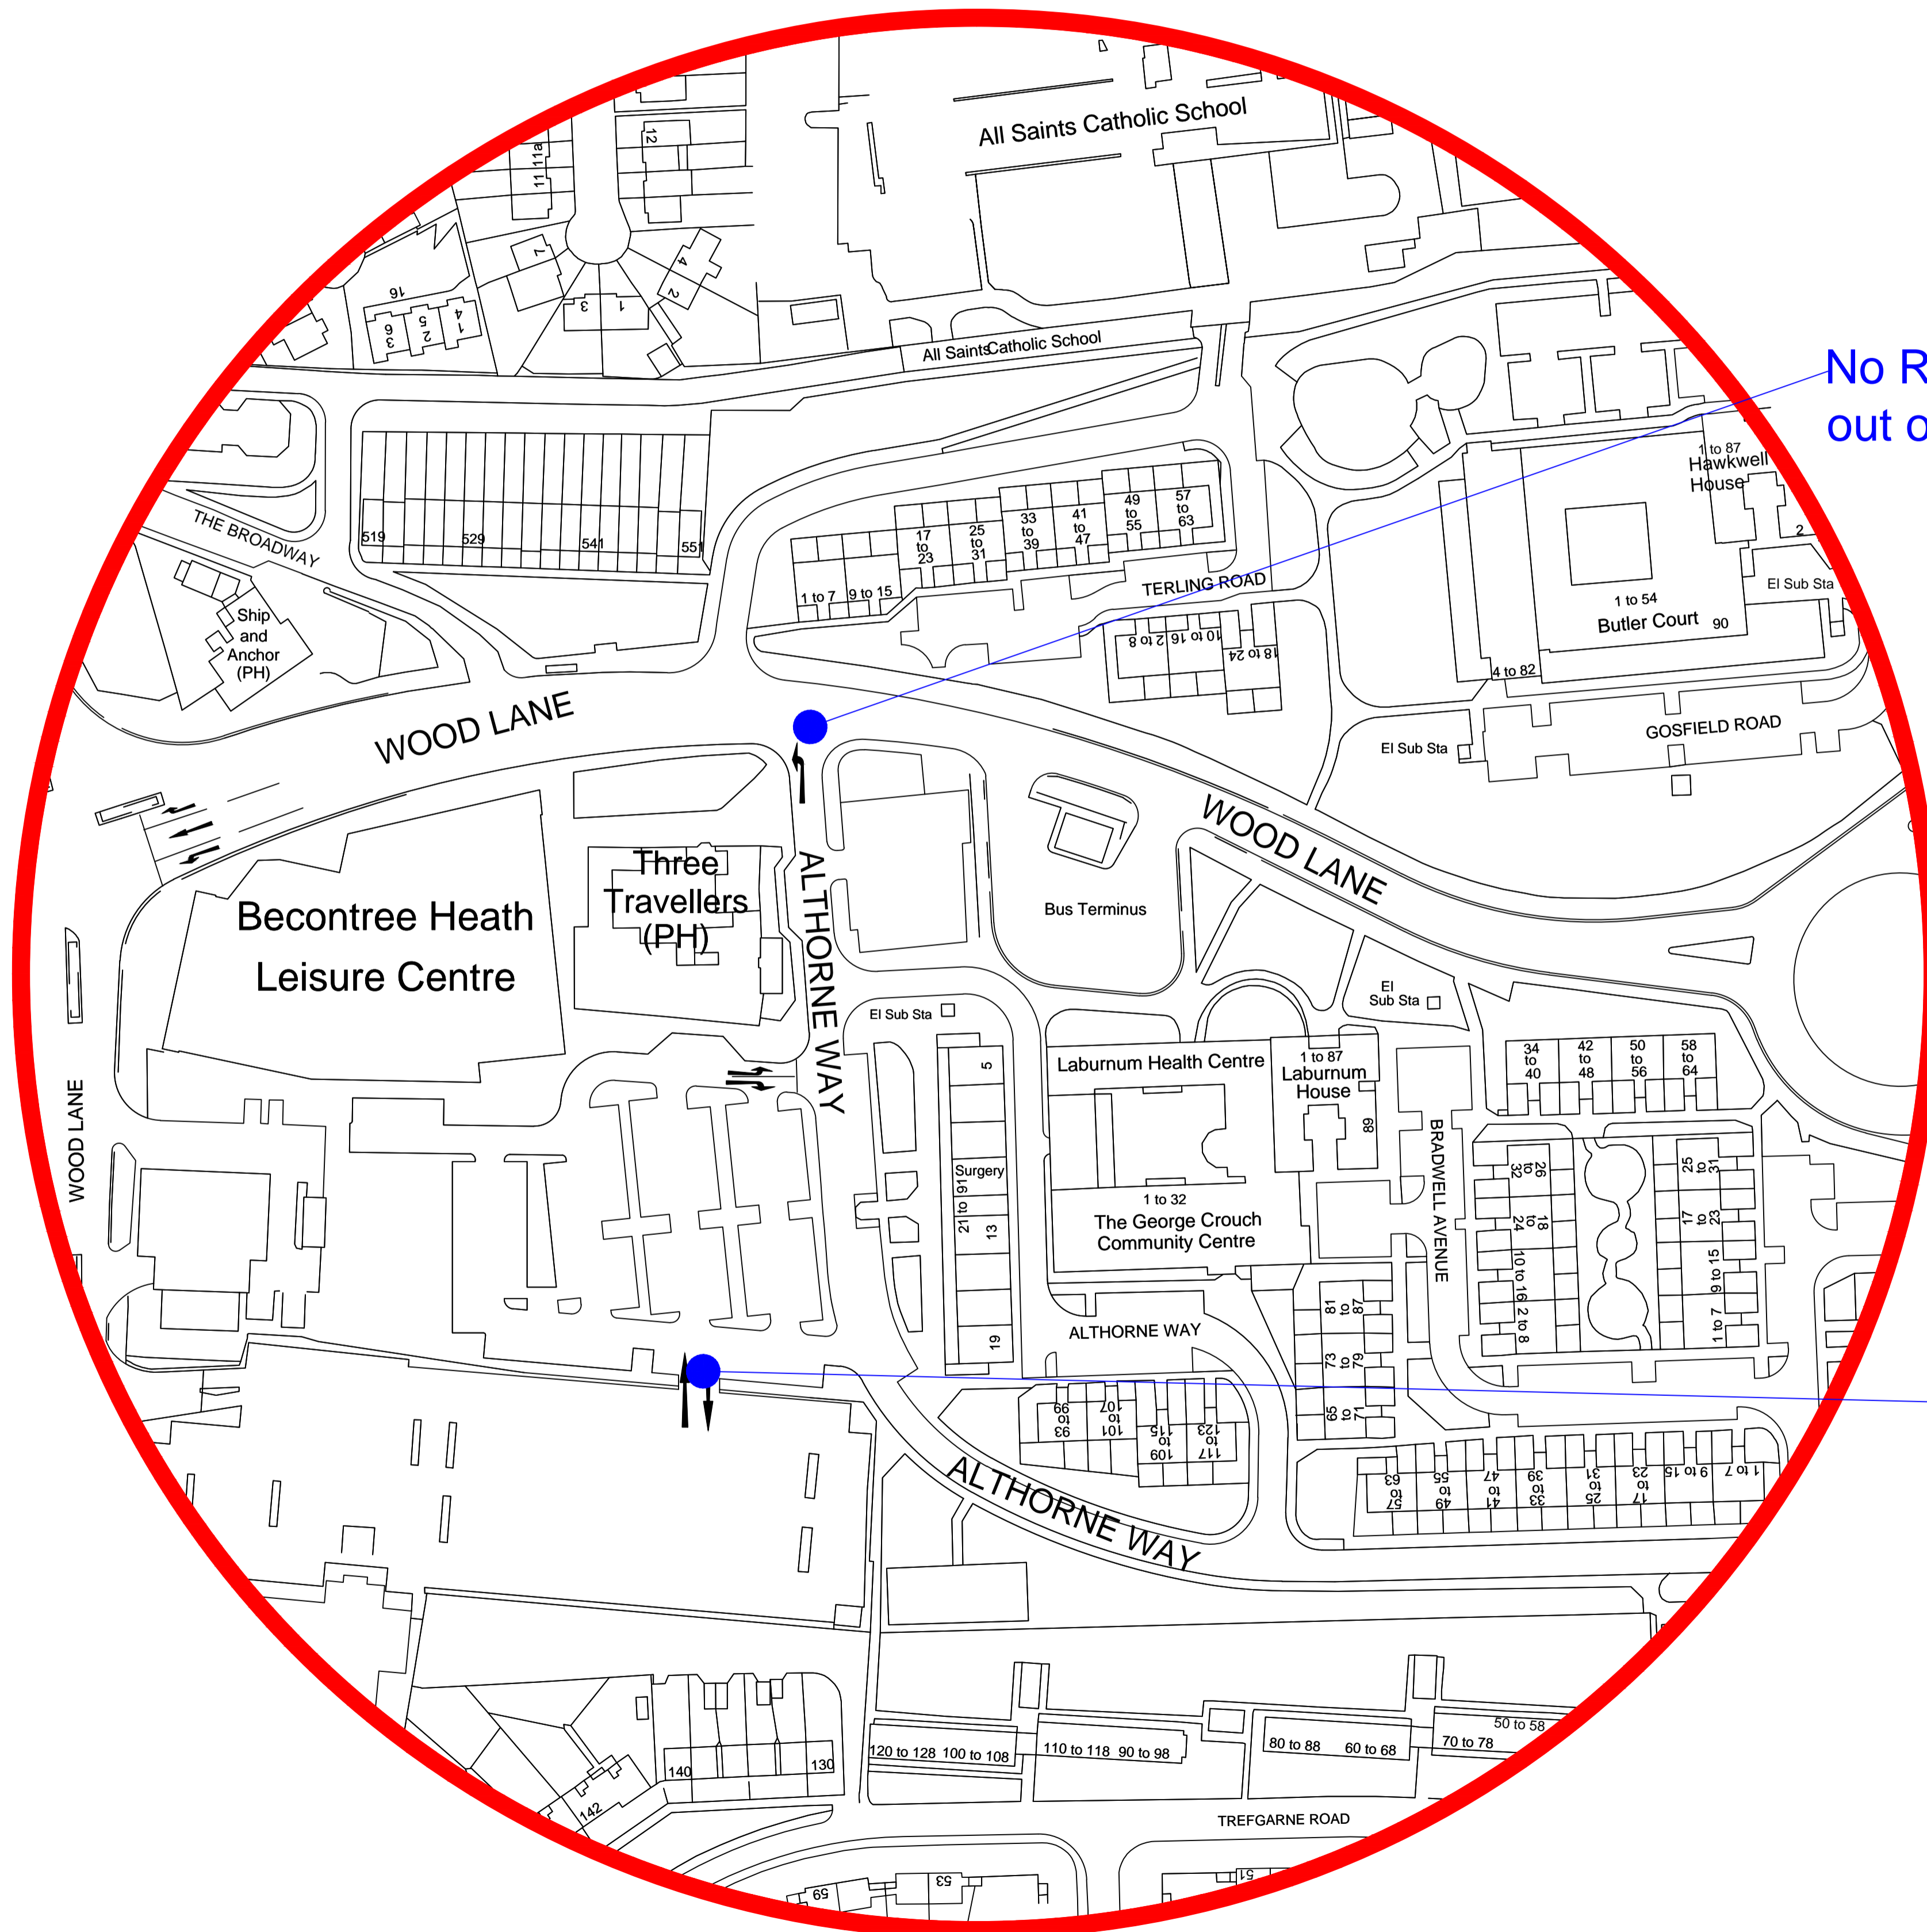

Wood Lane & Althorne Way Junction Proposed Changes

No Right Turn into or out of Althorne Way

Connect Car Parks together and synchronise opening hours